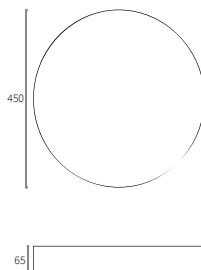

1088-18ES48W
LED 48W / 4800Lm