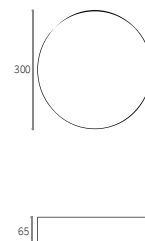

**5** YEAR WARRANTY

1088-20ES60W  
 LED 60W / 6000Lm

1088-18ES48W  
 LED 48W / 4800Lm

1088-14ES36W  
 LED 36W / 3600Lm

1088-12ES30W  
 LED 30W / 3000Lm

1088-10ES24W  
 LED 24W / 2400Lm