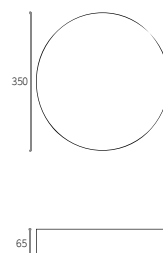

**5** YEAR WARRANTY

1088-20ES60W  
 LED 60W / 6000Lm

1088-18ES48W  
 LED 48W / 4800Lm

1088-14ES36W  
 LED 36W / 3600Lm

1088-12ES30W  
 LED 30W / 3000Lm

1088-10ES24W  
 LED 24W / 2400Lm