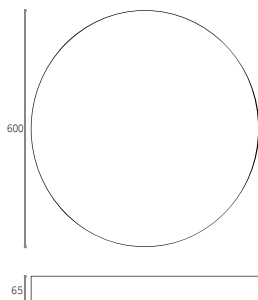

1088-20ES60W
LED 60W / 6000Lm