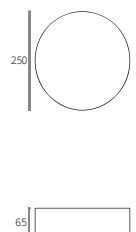

**5** YEAR WARRANTY

1088-20ES60W  
 LED 60W / 6000Lm

1088-18ES48W  
 LED 48W / 4800Lm

1088-14ES36W  
 LED 36W / 3600Lm

1088-12ES30W  
 LED 30W / 3000Lm

1088-10ES24W  
 LED 24W / 2400Lm