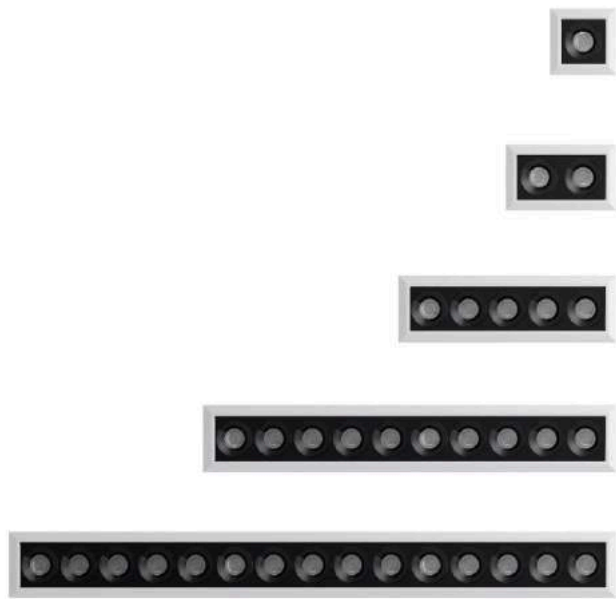

Recessed

Item No.	Power	LEDs	CRI	Beam angle	Lm/w	CCT
KLM-XTDAI-01	2W	OSRAM	>90	15° 30° 45°	90lm/w	2700~6500K
KLM-XTDAI-02	4W	OSRAM	>90	15° 30° 45°	90lm/w	2700~6500K
KLM-XTDAI-05	10W	OSRAM	>90	15° 30° 45°	90lm/w	2700~6500K
KLM-XTDAI-10	20W	OSRAM	>90	15° 30° 45°	90lm/w	2700~6500K
KLM-XTDAI-15	30W	OSRAM	>90	15° 30° 45°	90lm/w	2700~6500K

37*37

68*37

140*37

273*37

405*37