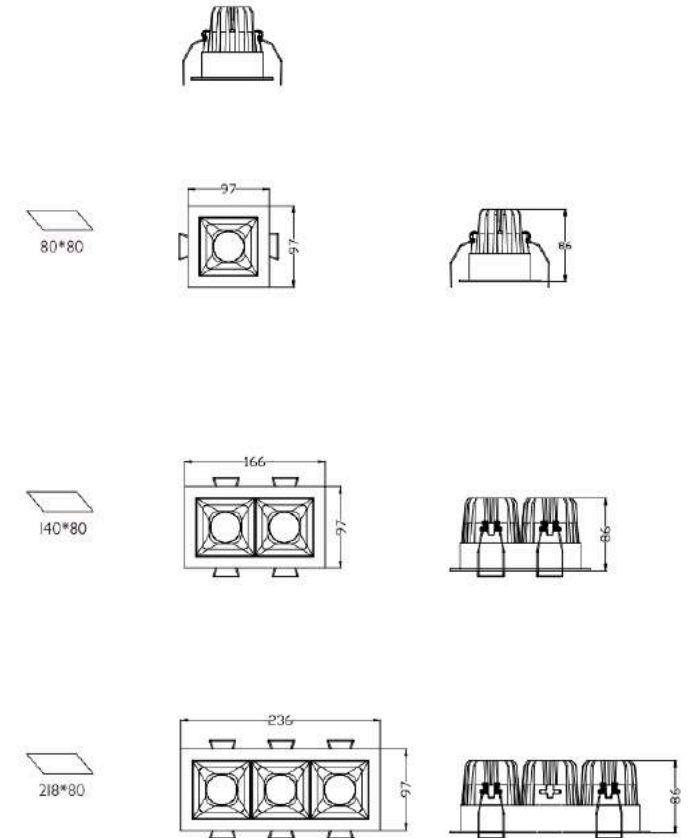

Recessed square linear

1 LED | 10W

3 LED | 30W

2 LED | 20W

Item No.	Power	LEDs	CRI	Beam angle	Lm/w	CCT
KLM-XTD02-10W	10W	OSRAM	>90	15° 30° 45°	90lm/w	2700~6500K
KLM-XTD02-2*10W	10W*2	OSRAM	>90	15° 30° 45°	90lm/w	2700~6500K
KLM-XTD02-3*10W	10W*3	OSRAM	>90	15° 30° 45°	90lm/w	2700~6500K

140*37

273*37

405*37

Surface

Item No.	Power	CRI	Beam angle	Lm/w	CCT	Size
KLM-052C-5	10W	>90	15° 30° 45°	90lm/w	2700~6500K	140*37*86mm
KLM-052C-10	20W	>90	15° 30° 45°	90lm/w	2700~6500K	272*37*86mm
KLM-052C-15	30W	>90	15° 30° 45°	90lm/w	2700~6500K	405*37*86mm