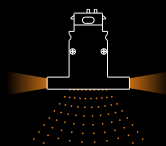

21mm Magnetic Star LightStar bulb type

Item no.: KLM-XQD214542/L505/24W

Size: 505*45*42mm

Color: Sand BK/ Sand WH

LEDs: Osram

Material: 6063 Aluminum

Voltage: DC24V

Power: 24W

CCT: 2700K/3000K/4000K

Suitable 21mm Magnetic track bar

Star lighting type

KLM-XGD214542/L505/24

Star bulb type

KLM-XQD214542/L505/24W

Star type

KLM-XXD214542/L505/24W