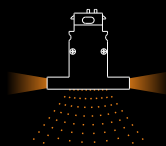

Suitable 21mm Magnetic track bar

Star lighting type

KLM-XGD214542/L505/24

Star bulb type

KLM-XQD214542/L505/24W

Star type

KLM-XXD214542/L505/24W

**Star lighting type**