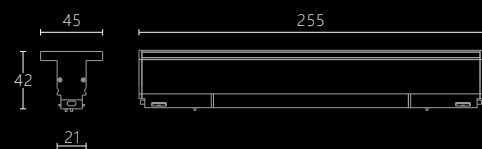

## 21MM Magnetic Star Sky Series

Star  
bulb  
type

KLM Lighting

Star type

KLM-XXD214542/L255/12W

KLM-XXD214542/L505/24W

KLM-XXD214542/L1005/48W

**21mm Magnetic Star Light** Star lighting type