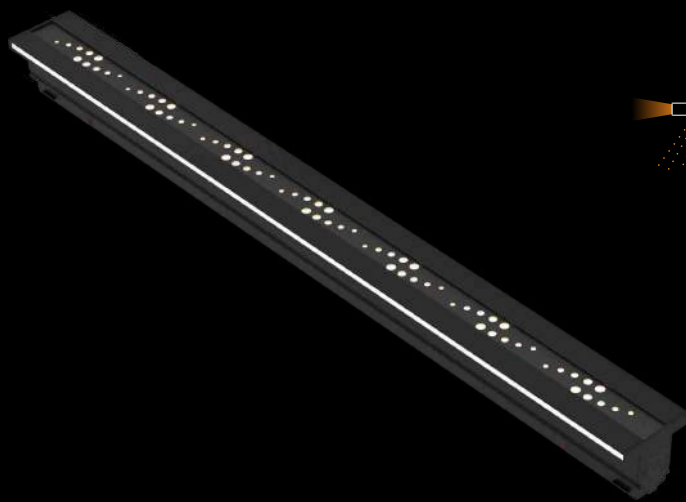

# Magnetic Star Lighting Series

21mm Magnetic

Star type

Star lighting  
type

## 21MM Magnetic Star Sky Series

Star  
bulb  
type

KLM Lighting

Star type

KLM-XXD214542/L255/12W

KLM-XXD214542/L505/24W

KLM-XXD214542/L1005/48W

**21mm Magnetic Star Light** Star lighting type

Suitable 21mm Magnetic track bar

**Star lighting type**

KLM-XGD214542/L255/12  
W

**Star bulb type**

KLM-XQD214542/L255/12W

**Star type**

KLM-XXD214542/L255/12  
W

21mm Magnetic Star LightStar bulb type

Item no.: KLM-XQD214542/L505/24W

Size: 505\*45\*42mm

Color: Sand BK/ Sand WH

LEDs: Osram

Material: 6063 Aluminum

Voltage: DC24V

Power: 24W

CCT: 2700K/3000K/4000K