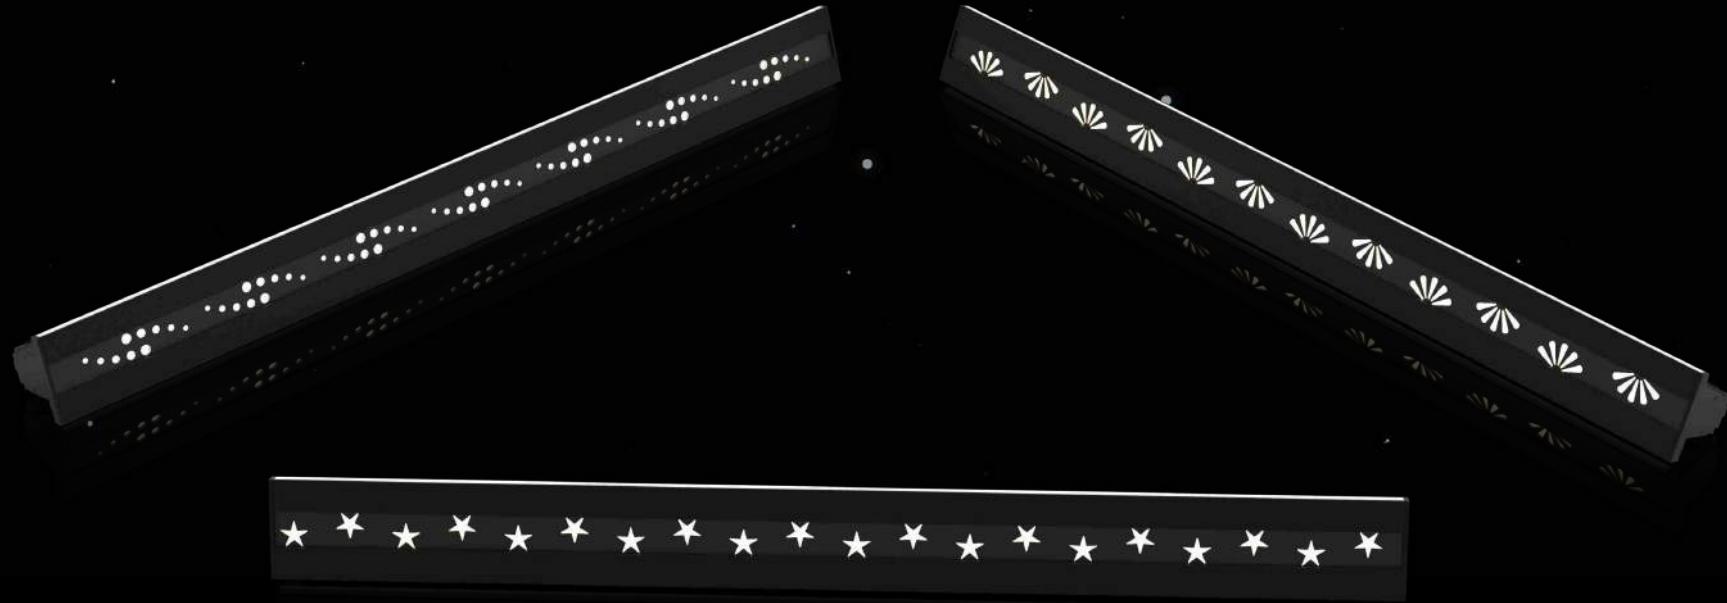

# Magnetic Star Lighting Series

21mm Magnetic

Star type

Star lighting  
type

## 21MM Magnetic Star Sky Series

Star  
bulb  
type

KLM Lighting

Star type

KLM-XXD214542/L255/12W

KLM-XXD214542/L505/24W

KLM-XXD214542/L1005/48W

**21mm Magnetic Star Light** Star lighting type

Item no.: KLM-XGD214542/L255/1  
2W

Size: 255\*45\*42mm

Color: Sand BK/ Sand WH

LEDs: Osram

Material: 6063 Aluminum

Voltage: DC24V

Power: 12W

CCT: 2700K/3000K/4000K

Item no.: KLM-XQD214542/L505/24W

Size: 505\*45\*42mm

Color: Sand BK/ Sand WH

LEDs: Osram

Material: 6063 Aluminum

Voltage: DC24V

Power: 24W

CCT: 2700K/3000K/4000K