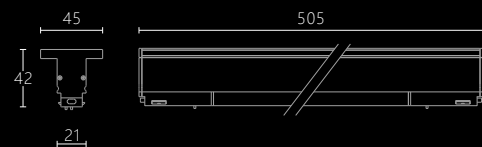

21mm Magnetic Star LightStar bulb type

Item no.: KLM-XQD214542/L505/24W

Size: 505*45*42mm

Color: Sand BK/ Sand WH

LEDs: Osram

Material: 6063 Aluminum

Voltage: DC24V

Power: 24W

CCT: 2700K/3000K/4000K

Suitable 21mm Magnetic track bar

Star lighting type

KLM-XGD214542/L505/24

Star bulb type

KLM-XQD214542/L505/24W

Star type

KLM-XXD214542/L505/24W