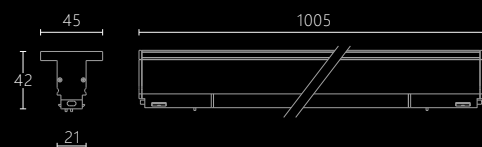

Suitable 21mm Magnetic track bar

Star lighting type

KLM-XGD214542/L505/24

Star bulb type

KLM-XQD214542/L505/24W

Star type

KLM-XXD214542/L505/24W

**Star lighting type**