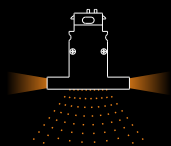

## 21MM Magnetic Star Sky Series

Star  
bulb  
type

KLM Lighting

Star type

KLM-XXD214542/L255/12W

KLM-XXD214542/L505/24W

KLM-XXD214542/L1005/48W

**21mm Magnetic Star Light** Star lighting type