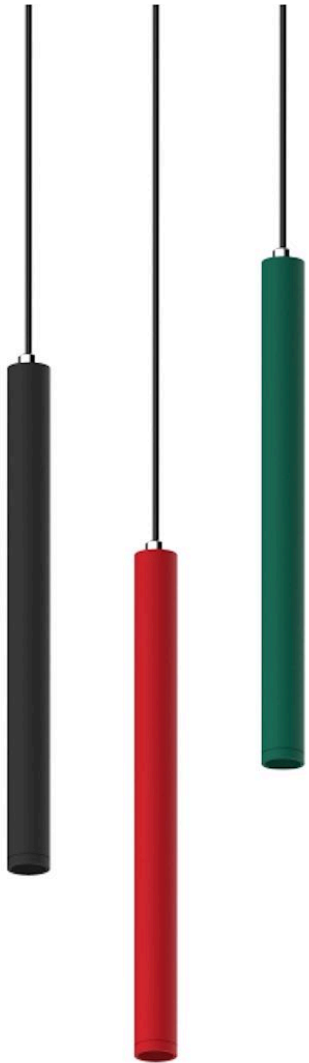

D 做您所想
o what you want

Simple 吊线灯
Simple Chandelier

Item No.	Power	Size	Beam angle
KLM-DXD25300XJ/5W	5W	$\varnothing 25 \times 300 \text{MM}$	38°
KLM-DXD25600XJ/5W	5W	$\varnothing 25 \times 600 \text{MM}$	38°
KLM-DXD34200XJ	5W/8W	$\varnothing 34 \times 200 \text{MM}$	15° 24° 38°

Item No.	Power	Size	Beam angle
KLM-5501-8W	8W	Φ56*H120mm	15° 25° 38° 60°
KLM-5502-11W	11W	Φ56*H200mm	15° 25° 38° 60°
KLM-5503-13W	13W	Φ56*H300mm	15° 25° 38° 60°

D 做您所想
o what you want

手感漆表面处理
新工艺 新手感

Item No.	Power	Size	Beam angle
KLM-DXD6068XJ/5W	5W	$\varnothing 60 \times 68 \text{MM}$	15° 24° 38°
KLM-DXD7095XJ/8W	8W	$\varnothing 70 \times 95 \text{MM}$	15° 24° 38°
KLM-DXD113132XJ/12W	12W	$\varnothing 113 \times 132 \text{MM}$	15° 24° 38°

极简设计

Minimalist
Design

Item No.	Power	Size	Beam angle
KLM-DXD7568XJ/5W/A	5W	Φ75*68MM	15° 24° 38°

Item No.	Power	Size	Beam angle
KLM-DXD7568XJ/5W/B	5W	Φ75*68MM	15° 24° 38°

D 做您所想
o what you want

D 做您所想
o what you want

Item No.	Power	Size	Beam angle
KLM-DXD6875XJ/5W/D	5W	Φ68*75MM	15° 24° 38°
KLM-DXD75100XJ/5W/D	5W	Φ75*100MM	15° 24° 38°

D 做您所想
o what you want

k m
led lighting

Item No.	Power	Size	Beam angle
KLM-DXD6075XJ/5W/C	5W	Φ60*75MM	15° 24° 38°