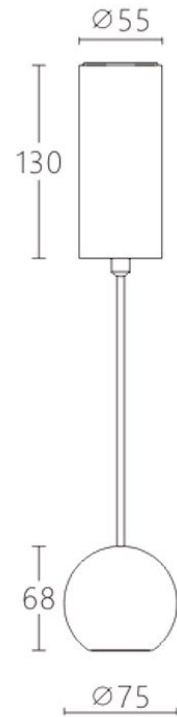

D 做您所想
o what you want

Simple 吊线灯
Simple Chandelier

Item No.	Power	Size	Beam angle
KLM-DXD25300XJ/5W	5W	$\varnothing 25 \times 300 \text{MM}$	38°
KLM-DXD25600XJ/5W	5W	$\varnothing 25 \times 600 \text{MM}$	38°
KLM-DXD34200XJ	5W/8W	$\varnothing 34 \times 200 \text{MM}$	15° 24° 38°

Item No.	Power	Size	Beam angle
KLM-5501-8W	8W	Φ56*H120mm	15° 25° 38° 60°
KLM-5502-11W	11W	Φ56*H200mm	15° 25° 38° 60°
KLM-5503-13W	13W	Φ56*H300mm	15° 25° 38° 60°

D 做您所想
o what you want

手感漆表面处理
新工艺 新手感

Item No.	Power	Size	Beam angle
KLM-DXD6068XJ/5W	5W	$\varnothing 60 \times 68 \text{MM}$	15° 24° 38°
KLM-DXD7095XJ/8W	8W	$\varnothing 70 \times 95 \text{MM}$	15° 24° 38°
KLM-DXD113132XJ/12W	12W	$\varnothing 113 \times 132 \text{MM}$	15° 24° 38°

极简设计

Minimalist
Design

Item No.	Power	Size	Beam angle
KLM-DXD7568XJ/5W/A	5W	Φ75*68MM	15° 24° 38°

Item No.	Power	Size	Beam angle
KLM-DXD7568XJ/5W/B	5W	Φ75*68MM	15° 24° 38°

D 做您所想
o what you want

D 做您所想
o what you want

Item No.	Power	Size	Beam angle
KLM-DXD6375XJ/5W/B	5W	Ø63*75MM	15° 24° 38°

Item No.	Power	Size	Beam angle
KLM-DXD6080XJ/5W/A	5W	Φ60*80MM	15° 24° 38°

Item No.	Power	Size	Beam angle
KLM-DXD6080XJ/5W/A	5W	Φ60*80MM	15° 24° 38°