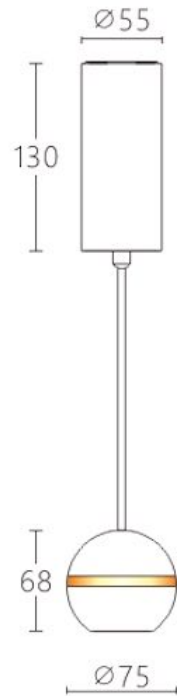

D 做您所想
o what you want

Simple 吊线灯
Simple Chandelier

Item No.	Power	Size	Beam angle
KLM-DXD25300XJ/5W	5W	$\varnothing 25 \times 300 \text{MM}$	38°
KLM-DXD25600XJ/5W	5W	$\varnothing 25 \times 600 \text{MM}$	38°
KLM-DXD34200XJ	5W/8W	$\varnothing 34 \times 200 \text{MM}$	15° 24° 38°

Item No.	Power	Size	Beam angle
KLM-5501-8W	8W	Φ56*H120mm	15° 25° 38° 60°
KLM-5502-11W	11W	Φ56*H200mm	15° 25° 38° 60°
KLM-5503-13W	13W	Φ56*H300mm	15° 25° 38° 60°

D 做您所想
o what you want

手感漆表面处理
新工艺 新手感

Item No.	Power	Size	Beam angle
KLM-DXD6068XJ/5W	5W	$\varnothing 60 \times 68 \text{MM}$	15° 24° 38°
KLM-DXD7095XJ/8W	8W	$\varnothing 70 \times 95 \text{MM}$	15° 24° 38°
KLM-DXD113132XJ/12W	12W	$\varnothing 113 \times 132 \text{MM}$	15° 24° 38°

极简设计

Minimalist
Design

Item No.	Power	Size	Beam angle
KLM-DXD7568XJ/5W/A	5W	Φ75*68MM	15° 24° 38°

Item No.	Power	Size	Beam angle
KLM-DXD7568XJ/5W/B	5W	Φ75*68MM	15° 24° 38°

D 做您所想
o what you want

D 做您所想
o what you want

Item No.	Power	Size	Beam angle
KLM-DXD6375XJ/5W/B	5W	Ø63*75MM	15° 24° 38°

Item No.	Power	Size	Beam angle
KLM-DXD6080XJ/5W/A	5W	Φ60*80MM	15° 24° 38°

Item No.	Power	Size	Beam angle
KLM-DXD6080XJ/5W/A	5W	Φ60*80MM	15° 24° 38°