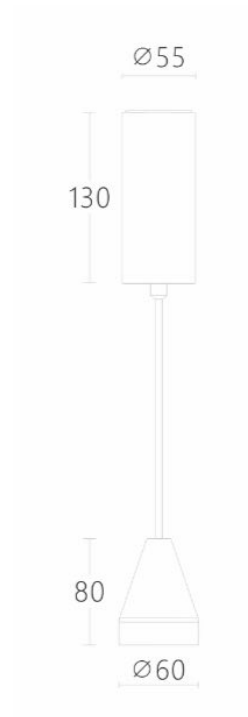

Item No.	Power	Size	Beam angle
KLM-5501-8W	8W	Φ56*H120mm	15° 25° 38° 60°
KLM-5502-11W	11W	Φ56*H200mm	15° 25° 38° 60°
KLM-5503-13W	13W	Φ56*H300mm	15° 25° 38° 60°

D 做您所想
o what you want

手感漆表面处理
新工艺 新手感

Item No.	Power	Size	Beam angle
KLM-DXD6068XJ/5W	5W	$\varnothing 60 \times 68 \text{MM}$	15° 24° 38°
KLM-DXD7095XJ/8W	8W	$\varnothing 70 \times 95 \text{MM}$	15° 24° 38°
KLM-DXD113132XJ/12W	12W	$\varnothing 113 \times 132 \text{MM}$	15° 24° 38°

极简设计

Minimalist
Design

Item No.	Power	Size	Beam angle
KLM-DXD7568XJ/5W/A	5W	Φ75*68MM	15° 24° 38°

Item No.	Power	Size	Beam angle
KLM-DXD7568XJ/5W/B	5W	Φ75*68MM	15° 24° 38°

D 做您所想
o what you want

D 做您所想
o what you want

Item No.	Power	Size	Beam angle
KLM-DXD6875XJ/5W/D	5W	Φ68*75MM	15° 24° 38°
KLM-DXD75100XJ/5W/D	5W	Φ75*100MM	15° 24° 38°

D 做您所想
o what you want

k m
led lighting

Item No.	Power	Size	Beam angle
KLM-DXD6075XJ/5W/C	5W	Φ60*75MM	15° 24° 38°

Item No.	Power	Size	Beam angle
KLM-DXD6375XJ/5W/B	5W	Ø63*75MM	15° 24° 38°

Item No.	Power	Size	Beam angle
KLM-DXD6080XJ/5W/A	5W	Φ60*80MM	15° 24° 38°

Item No.	Power	Size	Beam angle
KLM-DXD6080XJ/5W/A	5W	Φ60*80MM	15° 24° 38°