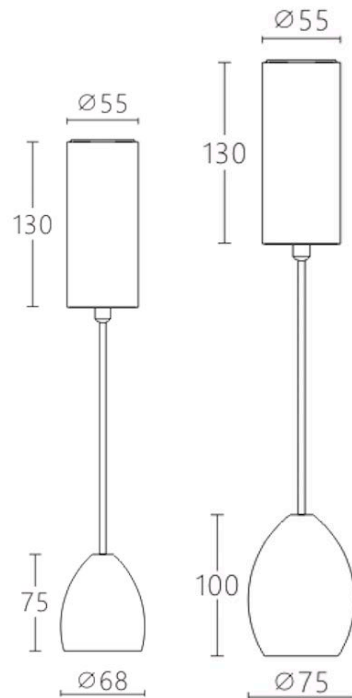

Item No.	Power	Size	Beam angle
KLM-5501-8W	8W	Φ56*H120mm	15° 25° 38° 60°
KLM-5502-11W	11W	Φ56*H200mm	15° 25° 38° 60°
KLM-5503-13W	13W	Φ56*H300mm	15° 25° 38° 60°

D 做您所想
o what you want

手感漆表面处理
新工艺 新手感

Item No.	Power	Size	Beam angle
KLM-DXD6068XJ/5W	5W	$\varnothing 60 \times 68 \text{MM}$	15° 24° 38°
KLM-DXD7095XJ/8W	8W	$\varnothing 70 \times 95 \text{MM}$	15° 24° 38°
KLM-DXD113132XJ/12W	12W	$\varnothing 113 \times 132 \text{MM}$	15° 24° 38°

极简设计

Minimalist
Design

Item No.	Power	Size	Beam angle
KLM-DXD7568XJ/5W/A	5W	Φ75*68MM	15° 24° 38°

Item No.	Power	Size	Beam angle
KLM-DXD7568XJ/5W/B	5W	Φ75*68MM	15° 24° 38°

D 做您所想
o what you want

D 做您所想
o what you want

Item No.	Power	Size	Beam angle
KLM-DXD6875XJ/5W/D	5W	Φ68*75MM	15° 24° 38°
KLM-DXD75100XJ/5W/D	5W	Φ75*100MM	15° 24° 38°

D 做您所想
o what you want

k m
led lighting

Item No.	Power	Size	Beam angle
KLM-DXD6075XJ/5W/C	5W	Φ60*75MM	15° 24° 38°

Item No.	Power	Size	Beam angle
KLM-DXD6375XJ/5W/B	5W	Ø63*75MM	15° 24° 38°

Item No.	Power	Size	Beam angle
KLM-DXD6080XJ/5W/A	5W	Φ60*80MM	15° 24° 38°

Item No.	Power	Size	Beam angle
KLM-DXD6080XJ/5W/A	5W	Φ60*80MM	15° 24° 38°