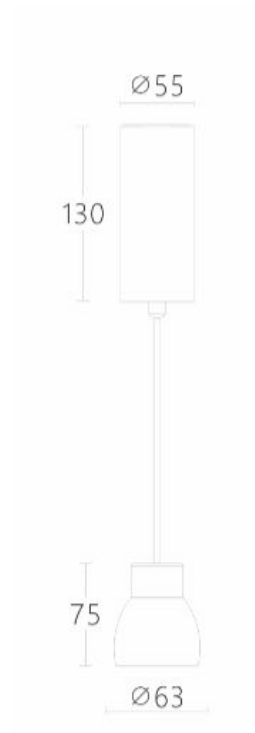

极简设计

Minimalist
Design

Item No.	Power	Size	Beam angle
KLM-DXD7568XJ/5W/A	5W	Φ75*68MM	15° 24° 38°

Item No.	Power	Size	Beam angle
KLM-DXD7568XJ/5W/B	5W	Φ75*68MM	15° 24° 38°

D 做您所想
o what you want

D 做您所想
o what you want

Item No.	Power	Size	Beam angle
KLM-DXD6875XJ/5W/D	5W	Φ68*75MM	15° 24° 38°
KLM-DXD75100XJ/5W/D	5W	Φ75*100MM	15° 24° 38°

D 做您所想
o what you want

k m
led lighting

Item No.	Power	Size	Beam angle
KLM-DXD6075XJ/5W/C	5W	Φ60*75MM	15° 24° 38°

Item No.	Power	Size	Beam angle
KLM-DXD6375XJ/5W/B	5W	Ø63*75MM	15° 24° 38°

Item No.	Power	Size	Beam angle
KLM-DXD6080XJ/5W/A	5W	Φ60*80MM	15° 24° 38°

Item No.	Power	Size	Beam angle
KLM-DXD6080XJ/5W/A	5W	Φ60*80MM	15° 24° 38°

Item No.	Power	Size	Beam angle
KLM-Melody-M	10W	Φ124*H152mm	15° 24° 36°
KLM-Melody-L	24W	Φ188*H185mm	15° 24° 36°