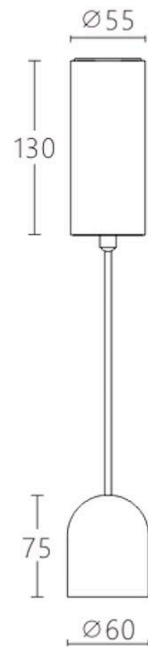

Item No.	Power	Size	Beam angle
KLM-5501-8W	8W	Φ56*H120mm	15° 25° 38° 60°
KLM-5502-11W	11W	Φ56*H200mm	15° 25° 38° 60°
KLM-5503-13W	13W	Φ56*H300mm	15° 25° 38° 60°

D 做您所想
o what you want

手感漆表面处理
新工艺 新手感

Item No.	Power	Size	Beam angle
KLM-DXD6068XJ/5W	5W	$\varnothing 60 \times 68 \text{MM}$	15° 24° 38°
KLM-DXD7095XJ/8W	8W	$\varnothing 70 \times 95 \text{MM}$	15° 24° 38°
KLM-DXD113132XJ/12W	12W	$\varnothing 113 \times 132 \text{MM}$	15° 24° 38°

极简设计

Minimalist
Design

Item No.	Power	Size	Beam angle
KLM-DXD7568XJ/5W/A	5W	Φ75*68MM	15° 24° 38°

Item No.	Power	Size	Beam angle
KLM-DXD7568XJ/5W/B	5W	Φ75*68MM	15° 24° 38°

D 做您所想
o what you want

D 做您所想
o what you want

Item No.	Power	Size	Beam angle
KLM-DXD6875XJ/5W/D	5W	Φ68*75MM	15° 24° 38°
KLM-DXD75100XJ/5W/D	5W	Φ75*100MM	15° 24° 38°

D 做您所想
o what you want

k m
led lighting

Item No.	Power	Size	Beam angle
KLM-DXD6075XJ/5W/C	5W	Φ60*75MM	15° 24° 38°

Item No.	Power	Size	Beam angle
KLM-DXD6375XJ/5W/B	5W	Ø63*75MM	15° 24° 38°

Item No.	Power	Size	Beam angle
KLM-DXD6080XJ/5W/A	5W	Φ60*80MM	15° 24° 38°

Item No.	Power	Size	Beam angle
KLM-DXD6080XJ/5W/A	5W	Φ60*80MM	15° 24° 38°