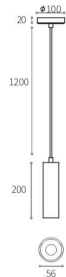

D 做您所想
o what you want

Simple 吊线灯
Simple Chandelier

Item No.	Power	Size	Beam angle
KLM-DXD25300XJ/5W	5W	$\varnothing 25 \times 300 \text{MM}$	38°
KLM-DXD25600XJ/5W	5W	$\varnothing 25 \times 600 \text{MM}$	38°
KLM-DXD34200XJ	5W/8W	$\varnothing 34 \times 200 \text{MM}$	15° 24° 38°

Item No.	Power	Size	Beam angle
KLM-5501-8W	8W	Φ56*H120mm	15° 25° 38° 60°
KLM-5502-11W	11W	Φ56*H200mm	15° 25° 38° 60°
KLM-5503-13W	13W	Φ56*H300mm	15° 25° 38° 60°

D 做您所想
o what you want

手感漆表面处理
新工艺 新手感

Item No.	Power	Size	Beam angle
KLM-DXD6068XJ/5W	5W	$\varnothing 60 \times 68 \text{MM}$	15° 24° 38°
KLM-DXD7095XJ/8W	8W	$\varnothing 70 \times 95 \text{MM}$	15° 24° 38°
KLM-DXD113132XJ/12W	12W	$\varnothing 113 \times 132 \text{MM}$	15° 24° 38°

极简设计

Minimalist
Design

Item No.	Power	Size	Beam angle
KLM-DXD7568XJ/5W/A	5W	Φ75*68MM	15° 24° 38°

Item No.	Power	Size	Beam angle
KLM-DXD7568XJ/5W/B	5W	Φ75*68MM	15° 24° 38°

D 做您所想
o what you want

D 做您所想
o what you want

Item No.	Power	Size	Beam angle
KLM-DXD6375XJ/5W/B	5W	Ø63*75MM	15° 24° 38°

Item No.	Power	Size	Beam angle
KLM-DXD6080XJ/5W/A	5W	Φ60*80MM	15° 24° 38°

Item No.	Power	Size	Beam angle
KLM-DXD6080XJ/5W/A	5W	Φ60*80MM	15° 24° 38°