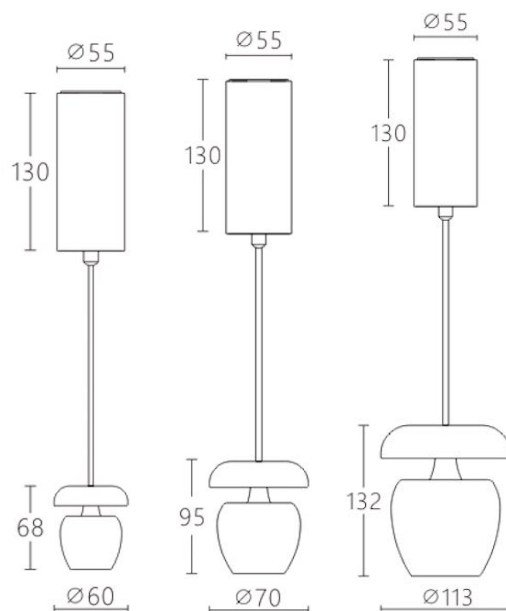

Item No.	Power	Size	Beam angle
KLM-DXD6068XJ/5W	5W	$\varnothing 60 \times 68 \text{MM}$	15° 24° 38°
KLM-DXD7095XJ/8W	8W	$\varnothing 70 \times 95 \text{MM}$	15° 24° 38°
KLM-DXD113132XJ/12W	12W	$\varnothing 113 \times 132 \text{MM}$	15° 24° 38°