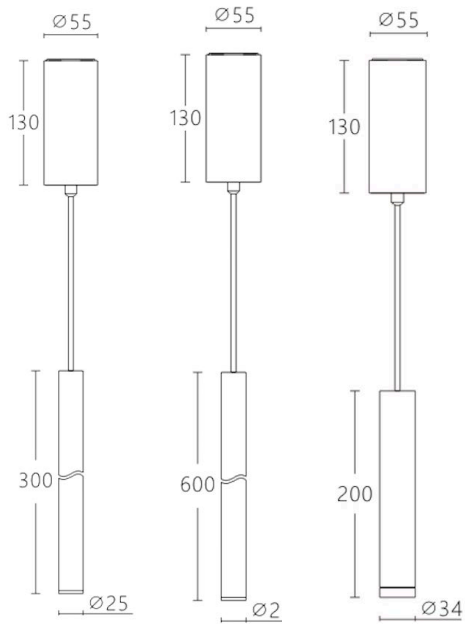

D 做您所想
o what you want

Simple 吊线灯
Simple Chandelier

Item No.	Power	Size	Beam angle
KLM-DXD25300XJ/5W	5W	$\varnothing 25 \times 300 \text{MM}$	38°
KLM-DXD25600XJ/5W	5W	$\varnothing 25 \times 600 \text{MM}$	38°
KLM-DXD34200XJ	5W/8W	$\varnothing 34 \times 200 \text{MM}$	15° 24° 38°

极简设计

Minimalist
Design

Item No.	Power	Size	Beam angle
KLM-DXD7568XJ/5W/A	5W	Φ75*68MM	15° 24° 38°

Item No.	Power	Size	Beam angle
KLM-DXD7568XJ/5W/B	5W	Φ75*68MM	15° 24° 38°

D 做您所想
o what you want

D 做您所想
o what you want

Item No.	Power	Size	Beam angle
KLM-DXD6375XJ/5W/B	5W	Ø63*75MM	15° 24° 38°

Item No.	Power	Size	Beam angle
KLM-DXD6080XJ/5W/A	5W	Φ60*80MM	15° 24° 38°

Item No.	Power	Size	Beam angle
KLM-DXD6080XJ/5W/A	5W	Φ60*80MM	15° 24° 38°

Item No.	Power	Size	Beam angle
KLM-Melody-M	10W	Φ124*H152mm	15° 24° 36°
KLM-Melody-L	24W	Φ188*H185mm	15° 24° 36°