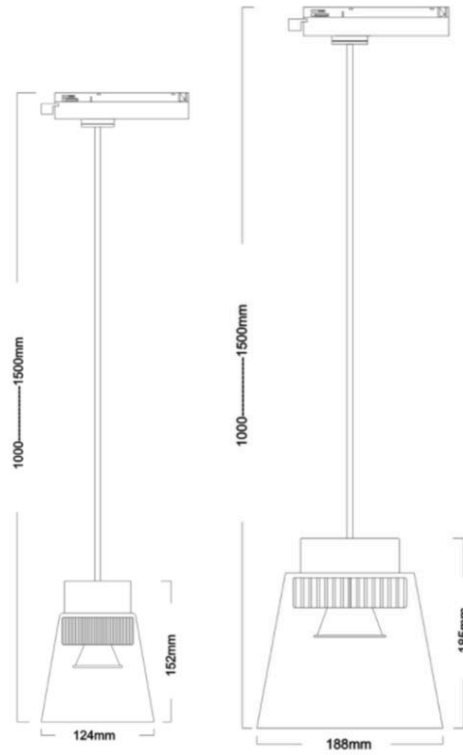

极简设计

Minimalist
Design

Item No.	Power	Size	Beam angle
KLM-DXD7568XJ/5W/A	5W	Φ75*68MM	15° 24° 38°

Item No.	Power	Size	Beam angle
KLM-DXD7568XJ/5W/B	5W	Φ75*68MM	15° 24° 38°

D 做您所想
o what you want

D 做您所想
o what you want

Item No.	Power	Size	Beam angle
KLM-DXD6875XJ/5W/D	5W	Φ68*75MM	15° 24° 38°
KLM-DXD75100XJ/5W/D	5W	Φ75*100MM	15° 24° 38°

D 做您所想
o what you want

k m
led lighting

Item No.	Power	Size	Beam angle
KLM-DXD6075XJ/5W/C	5W	Φ60*75MM	15° 24° 38°

Item No.	Power	Size	Beam angle
KLM-DXD6375XJ/5W/B	5W	Ø63*75MM	15° 24° 38°

Item No.	Power	Size	Beam angle
KLM-DXD6080XJ/5W/A	5W	Φ60*80MM	15° 24° 38°

Item No.	Power	Size	Beam angle
KLM-DXD6080XJ/5W/A	5W	Φ60*80MM	15° 24° 38°

Item No.	Power	Size	Beam angle
KLM-Melody-M	10W	Φ124*H152mm	15° 24° 36°
KLM-Melody-L	24W	Φ188*H185mm	15° 24° 36°