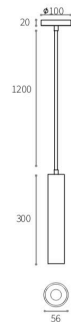

D 做您所想
o what you want

Simple 吊线灯
Simple Chandelier

Item No.	Power	Size	Beam angle
KLM-DXD25300XJ/5W	5W	$\varnothing 25 \times 300 \text{MM}$	38°
KLM-DXD25600XJ/5W	5W	$\varnothing 25 \times 600 \text{MM}$	38°
KLM-DXD34200XJ	5W/8W	$\varnothing 34 \times 200 \text{MM}$	15° 24° 38°

Item No.	Power	Size	Beam angle
KLM-5501-8W	8W	Φ56*H120mm	15° 25° 38° 60°
KLM-5502-11W	11W	Φ56*H200mm	15° 25° 38° 60°
KLM-5503-13W	13W	Φ56*H300mm	15° 25° 38° 60°

D 做您所想
o what you want

手感漆表面处理
新工艺 新手感

Item No.	Power	Size	Beam angle
KLM-DXD6068XJ/5W	5W	$\varnothing 60 \times 68 \text{MM}$	15° 24° 38°
KLM-DXD7095XJ/8W	8W	$\varnothing 70 \times 95 \text{MM}$	15° 24° 38°
KLM-DXD113132XJ/12W	12W	$\varnothing 113 \times 132 \text{MM}$	15° 24° 38°

极简设计

Minimalist
Design

Item No.	Power	Size	Beam angle
KLM-DXD7568XJ/5W/A	5W	Φ75*68MM	15° 24° 38°

Item No.	Power	Size	Beam angle
KLM-DXD7568XJ/5W/B	5W	Φ75*68MM	15° 24° 38°

D 做您所想
o what you want

D 做您所想
o what you want

Item No.	Power	Size	Beam angle
KLM-DXD6375XJ/5W/B	5W	Ø63*75MM	15° 24° 38°

Item No.	Power	Size	Beam angle
KLM-DXD6080XJ/5W/A	5W	Φ60*80MM	15° 24° 38°

Item No.	Power	Size	Beam angle
KLM-DXD6080XJ/5W/A	5W	Φ60*80MM	15° 24° 38°