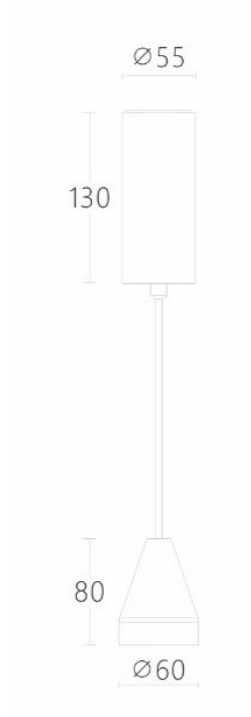

极简设计

Minimalist
Design

Item No.	Power	Size	Beam angle
KLM-DXD7568XJ/5W/A	5W	Φ75*68MM	15° 24° 38°

Item No.	Power	Size	Beam angle
KLM-DXD7568XJ/5W/B	5W	Φ75*68MM	15° 24° 38°

D 做您所想
o what you want

D 做您所想
o what you want

Item No.	Power	Size	Beam angle
KLM-DXD6875XJ/5W/D	5W	Φ68*75MM	15° 24° 38°
KLM-DXD75100XJ/5W/D	5W	Φ75*100MM	15° 24° 38°

D 做您所想
o what you want

k m
led lighting

Item No.	Power	Size	Beam angle
KLM-DXD6075XJ/5W/C	5W	Φ60*75MM	15° 24° 38°

Item No.	Power	Size	Beam angle
KLM-DXD6375XJ/5W/B	5W	Ø63*75MM	15° 24° 38°

Item No.	Power	Size	Beam angle
KLM-DXD6080XJ/5W/A	5W	Φ60*80MM	15° 24° 38°

Item No.	Power	Size	Beam angle
KLM-DXD6080XJ/5W/A	5W	Φ60*80MM	15° 24° 38°

Item No.	Power	Size	Beam angle
KLM-Melody-M	10W	Φ124*H152mm	15° 24° 36°
KLM-Melody-L	24W	Φ188*H185mm	15° 24° 36°